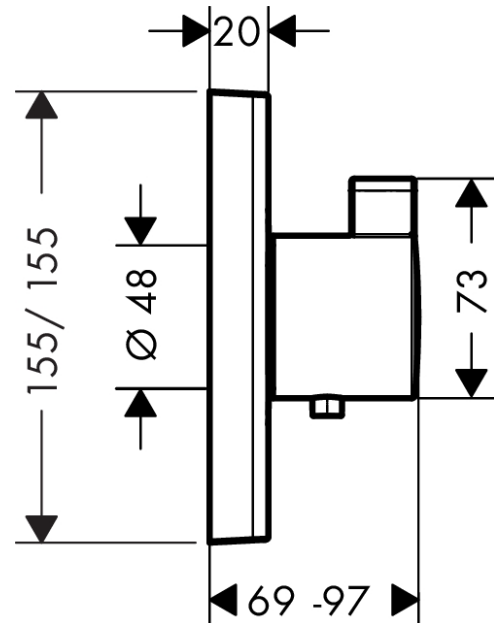

ShowerSelect
Thermostat HighFlow for concealed installation
 Surfaces: **Brushed Bronze** Article Number: **15760140**

Description

product features

- maximum flow rate at 3 bar: 42 l/min
- flow rate upper outlet: 42 l/min
- flow rate lower outlet: 42 l/min
- thermostat cartridge
- safety lock at 40 °C
- temperature limitation adjustable
- connection type: basic set
- min. operating pressure: 1 bar
- max. operating pressure: 10 bar
- dirt filter included

Design awards

reddot winner 2021

Certificates

Product image

Scale drawing

Flowchart